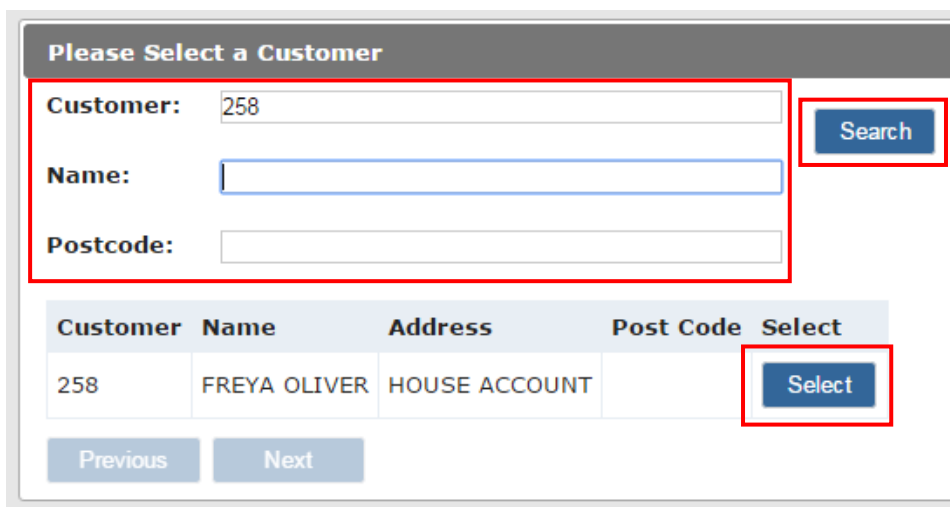

1. To enter the John Smedley B2B website, simply click ‘Log Into B2B Portal’ and enter your provided Username and Password

2. Enter customer number, name or postcode and click ‘Search’. **NB: If using customer name you will need to put wildcards before and after** i.e.: \*Freya\* would find all of your customers with the name ‘Freya’ in their title.
3. Click ‘Select’ on the customer you want: