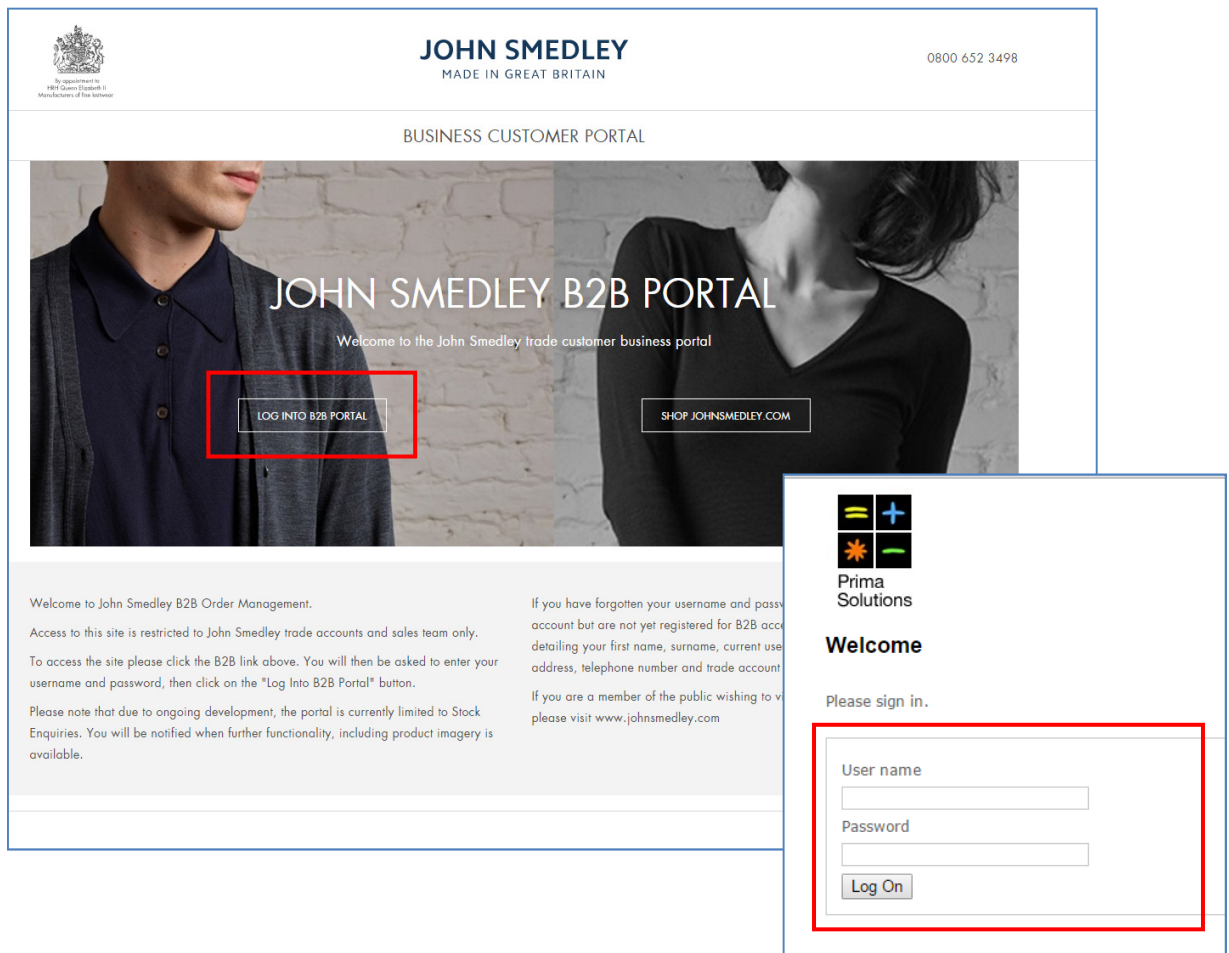

1. To enter the John Smedley B2B website, simply click ‘Log Into B2B Portal’ and enter your provided Username and Password

2. Enter customer number, name or postcode and click ‘Search’. **NB: If using customer name you will need to put wildcards before and after** i.e.: \*Freya\* would find all of your customers with the name ‘Freya’ in their title.
3. Click ‘Select’ on the customer you want:

- Click on 'Stock Search'
- Enter 'Keyword(s)' i.e. Style name 'Bobby' or 'Cardigan' and click 'search' or search using categories by clicking on 'Men's', 'Women's' or 'Unisex'.